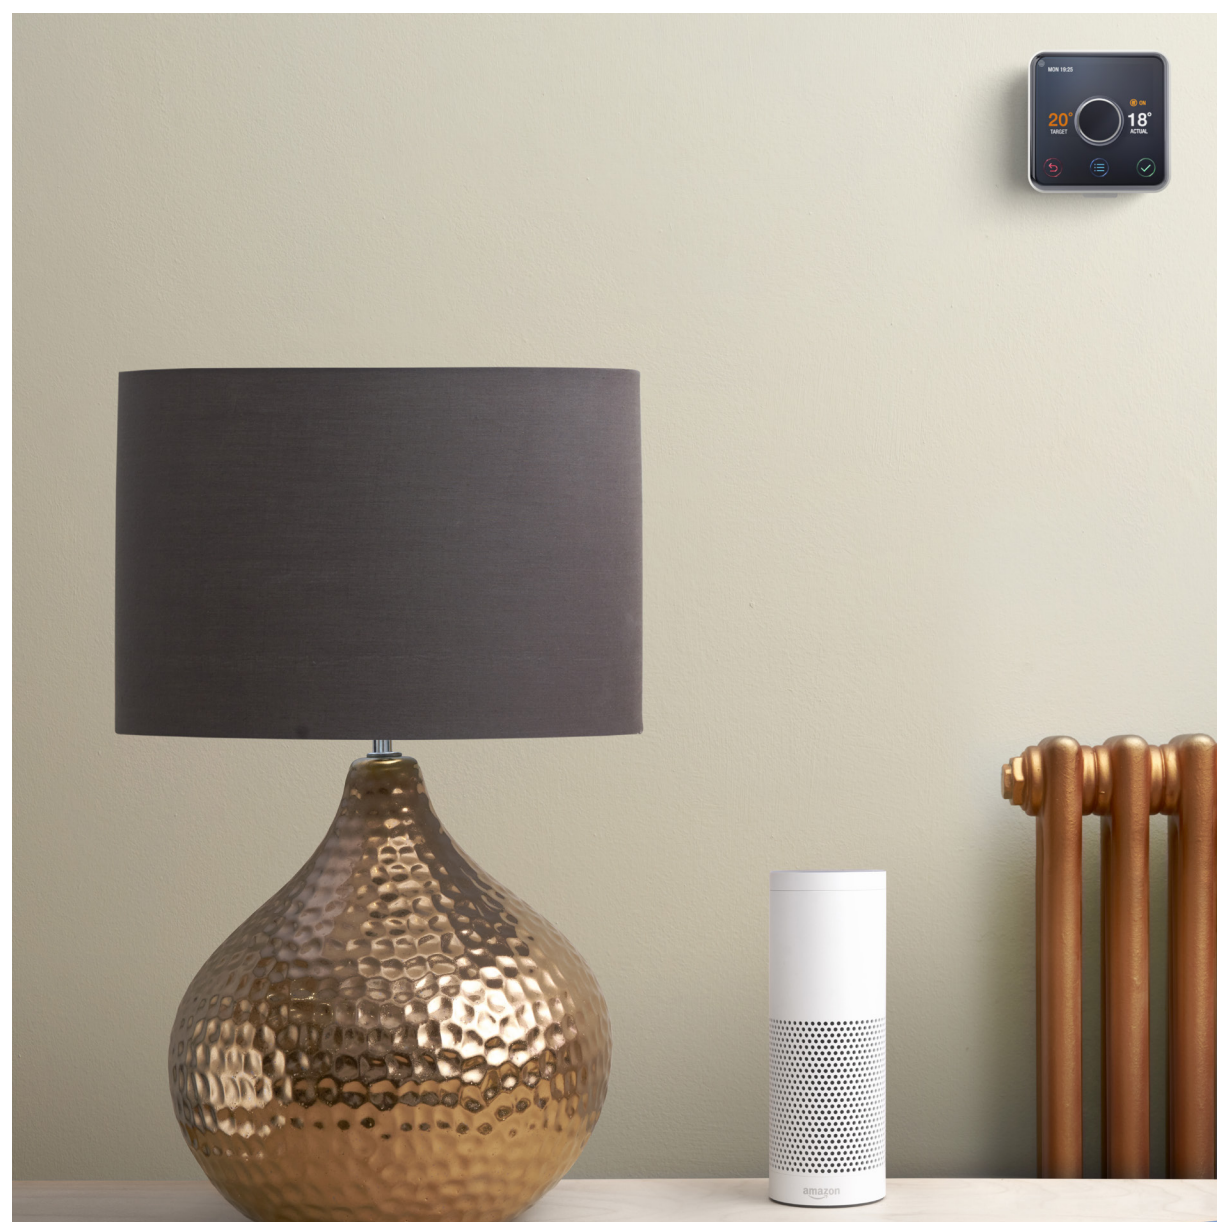

Connects with Amazon Echo

Hive devices are compatible with other products and services like Amazon Echo, making your home even smarter.

With our Hive Hub you can connect Amazon Echo to all your Hive services. That way if you want to turn on your lights, all you need to do is ask. Alexa, lights on!